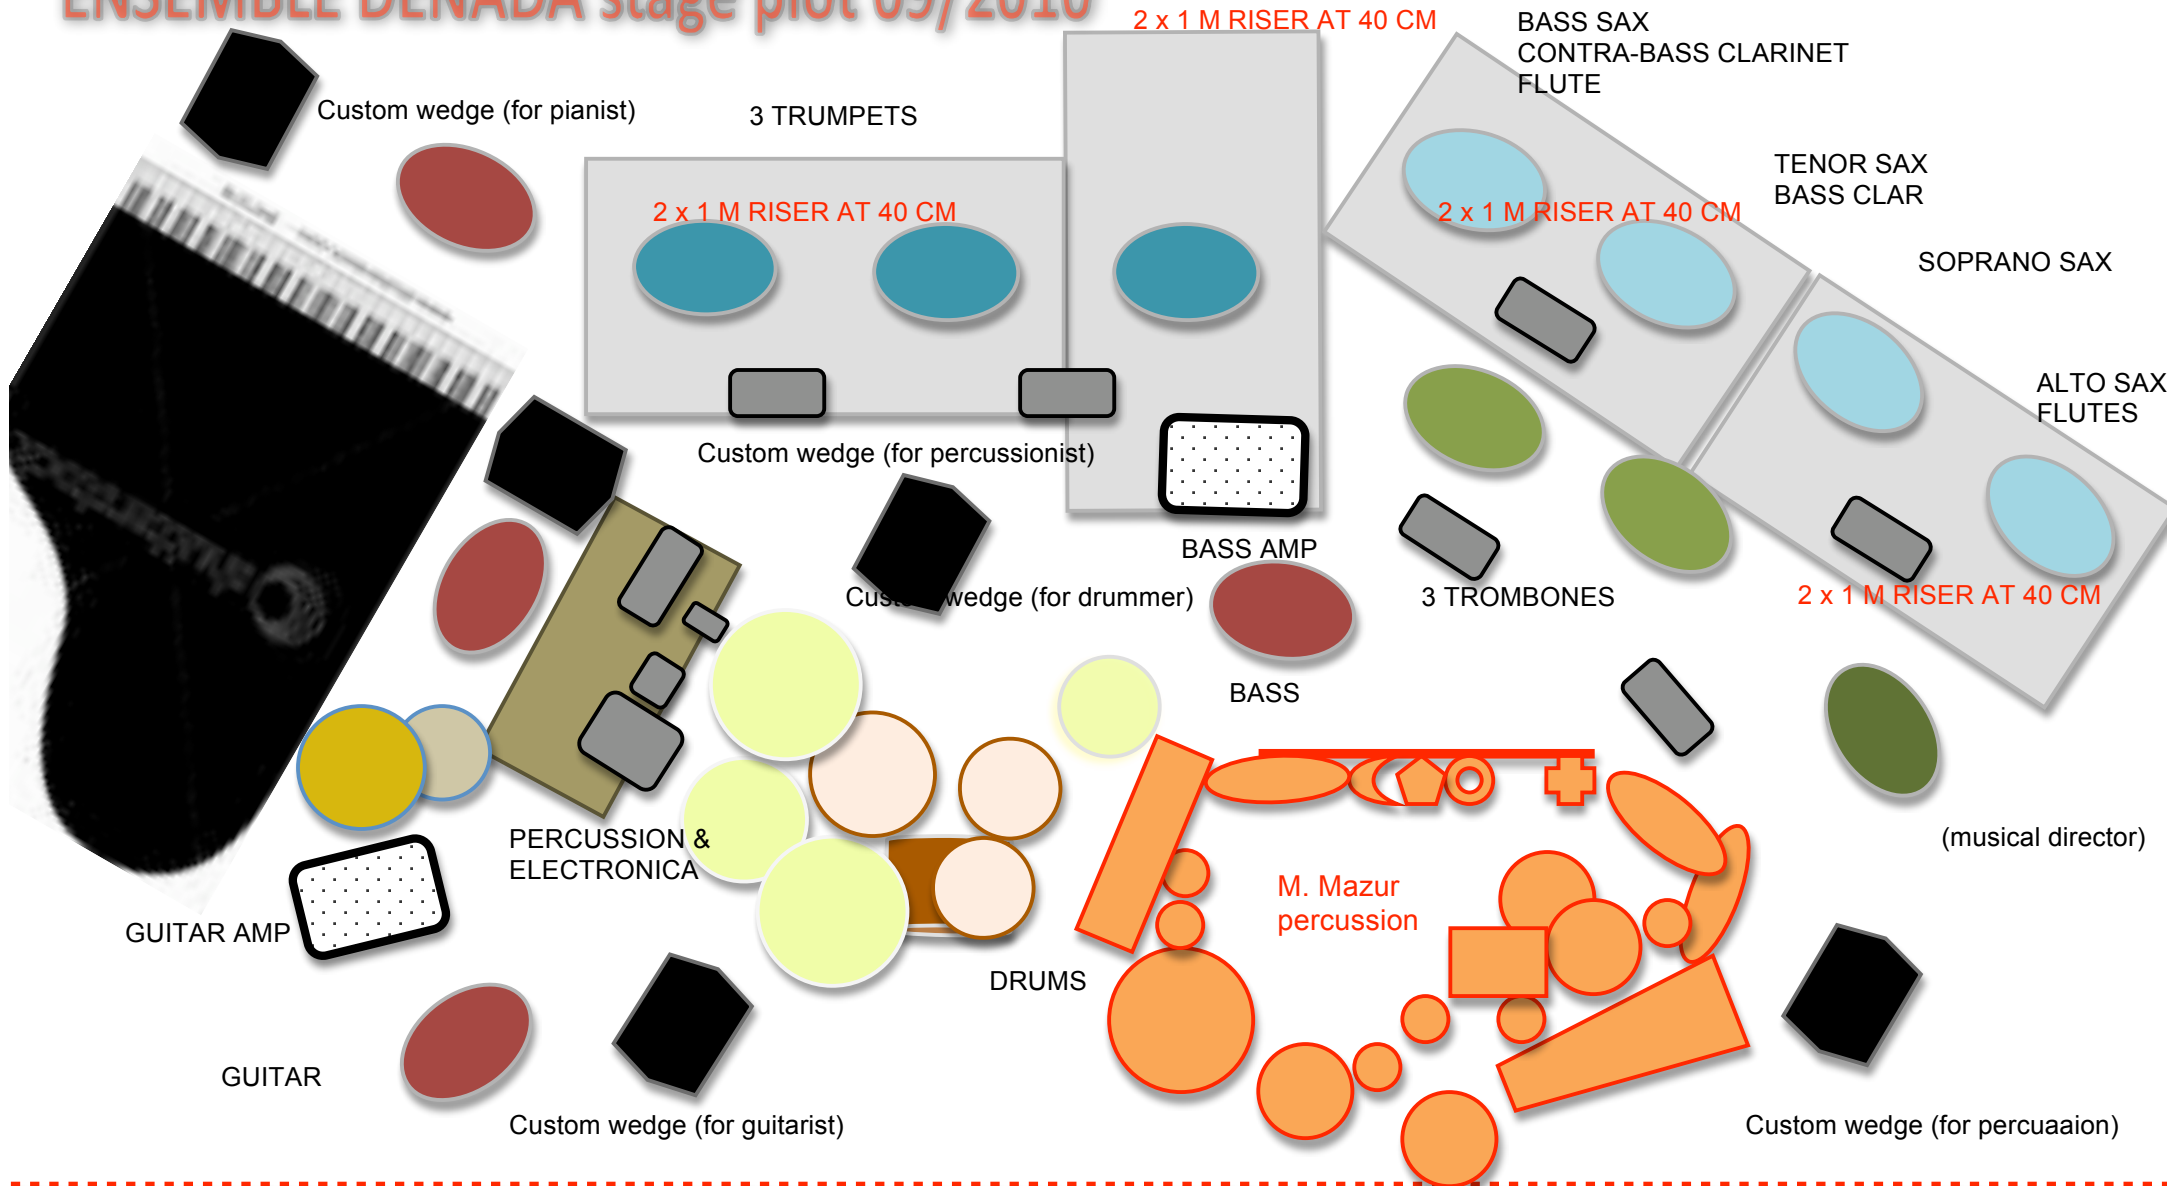

ENSEMBLE DENADA stage plot 09/2010

9 meter (w. electric piano 7 meters)

Stage depth: 4 meters

 = **SMALL MONITOR SPEAKER/WEDGE ON MIC. STAND**
Option: Custom wedges elevated 40 cm above floor/riser