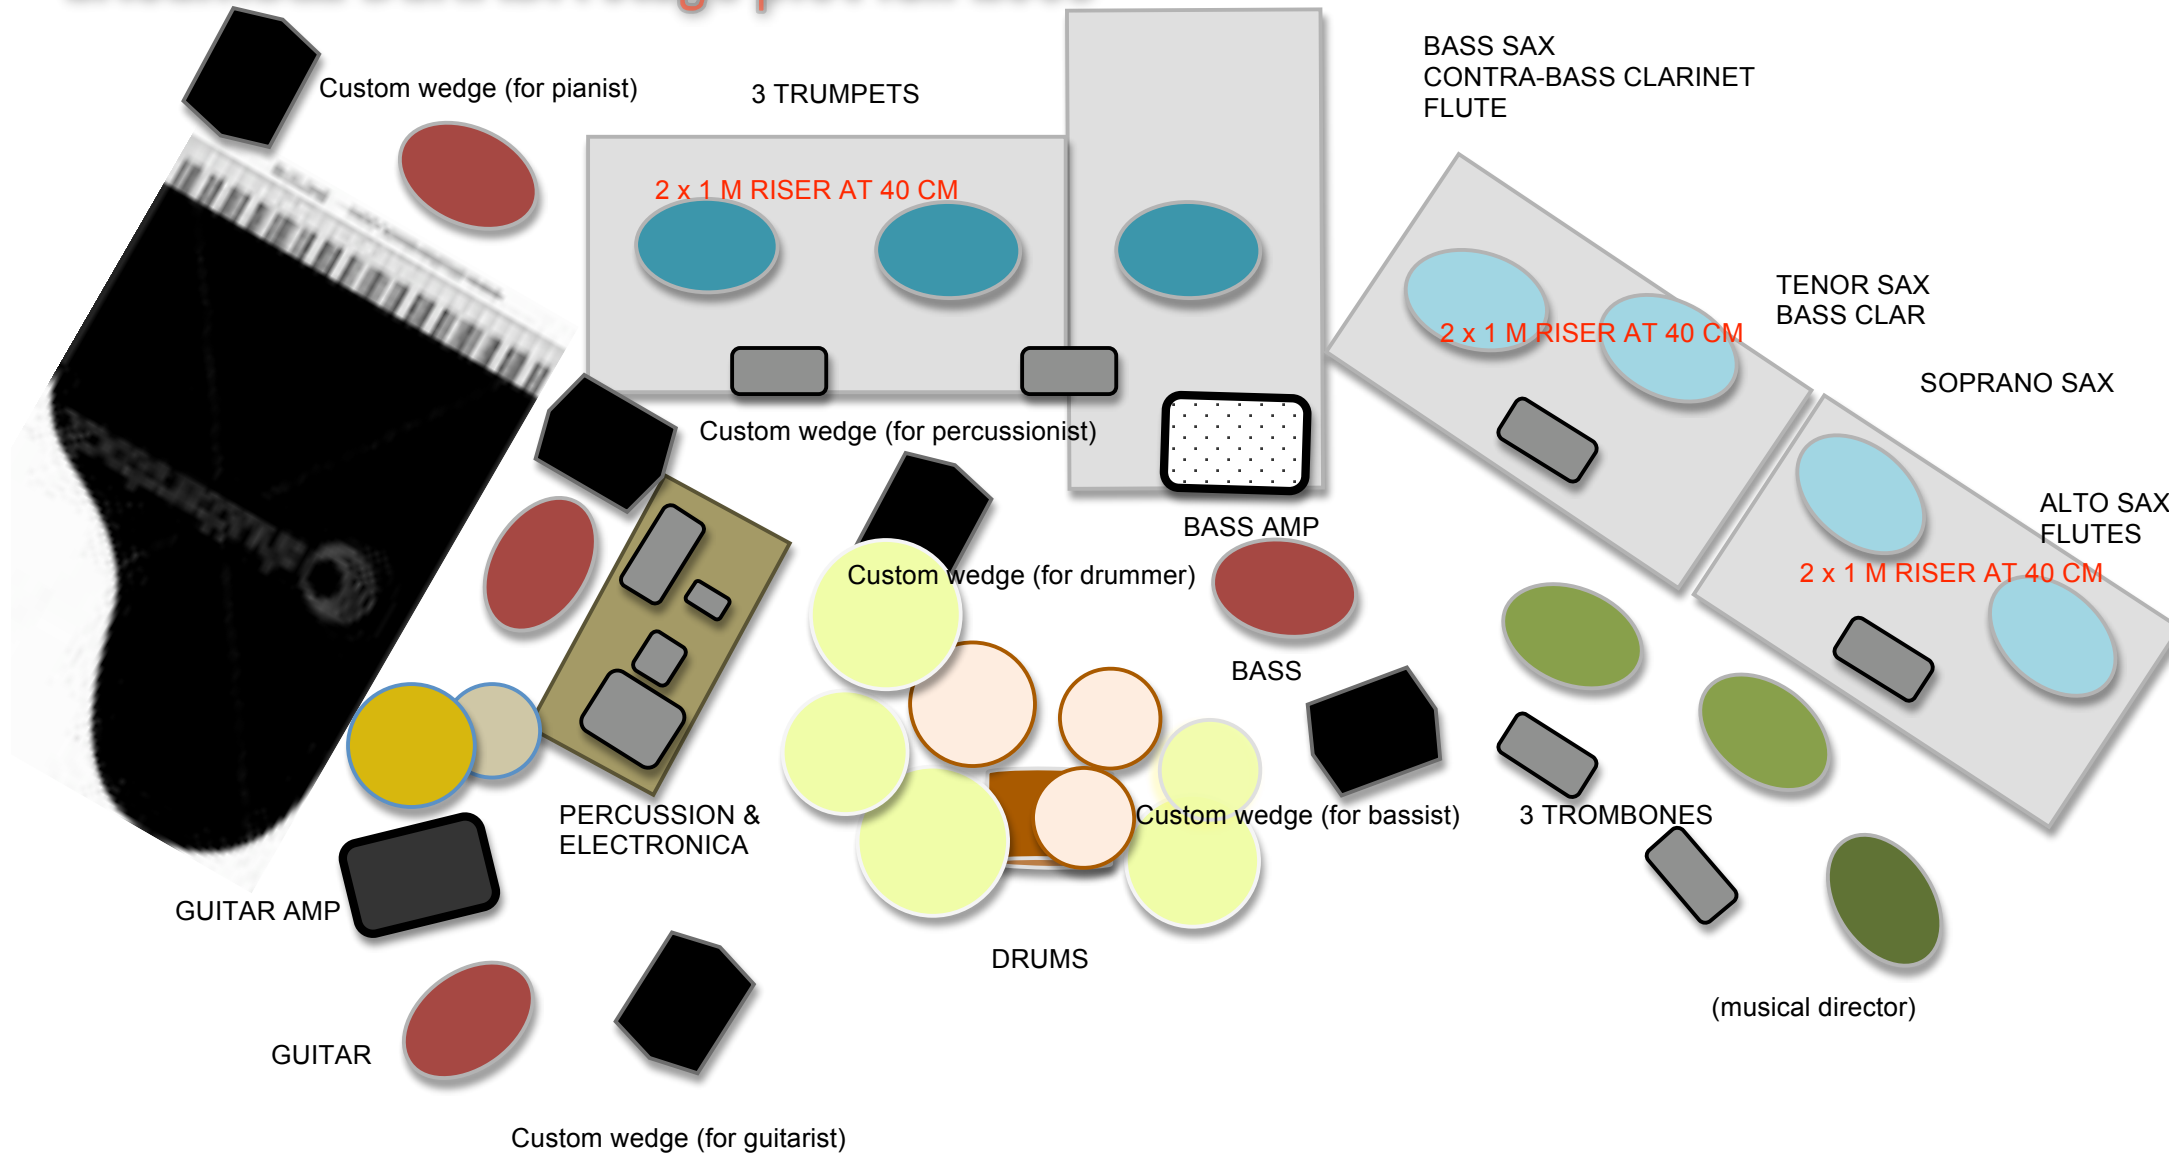

# ENSEMBLE DENADA stage plot fall 2009

2 x 1 M RISER AT 40 CM

 = **SMALL MONITOR SPEAKER/WEDGE ON MIC. STAND**  
*Option: Custom wedges elevated 40 cm above floor/riser*